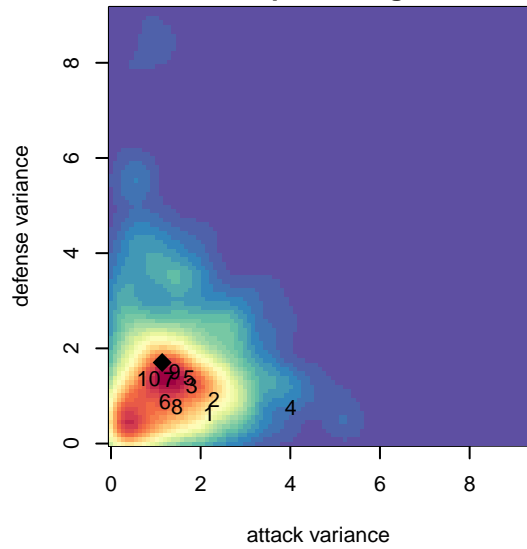

Tynecastle FC B00

Tynecastle FC
 Everett, WA
 B00 total strength=1311
 attack=8.61 defense=4.01
 fall league = PSPL WSPL U15

alt names used:
 TYNECASTLE FC B00 (WA)
 Tynecastle FC B00
 TYNECASTLE FC B00 (WA)

Venues played:
 2015 Starfire Spring Classic BU15
 2015 Nike Crossfire Challenge Gold Group U15
 2015 Mt Hood Challenge U15
 2015 PSPL WSPL U15
 2015 WA Cup HS U15 Gold U15

Tynecastle FC B00
 Dots are actual minus expected GF (blue circles) and GA (red triangles).
 Blue line is smoothed change in attack strength. Red is smoothed change in defense strength.

**attack and defense variance (black dot)
relative to other teams
and top 10 in region**

**attack and defense rating
relative to others at age
and all opponents in last 13 months**

Performance relative to 13 month average