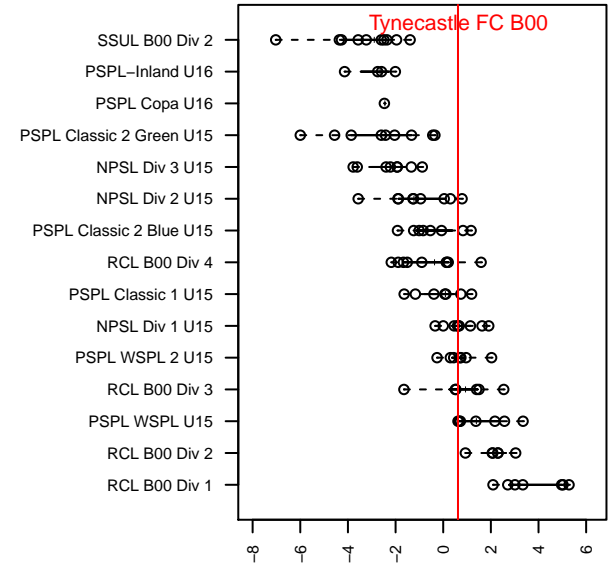

Tynecastle FC B00

Tynecastle FC
 Everett, WA
 B00 total strength=1311
 attack=8.61 defense=4.01
 fall league = PSPL WSPL U15

alt names used:
 TYNECASTLE FC B00 (WA)
 Tynecastle FC B00
 TYNECASTLE FC B00 (WA)

Venues played:
 2015 Starfire Spring Classic BU15
 2015 Nike Crossfire Challenge Gold Group U15
 2015 Mt Hood Challenge U15
 2015 PSPL WSPL U15
 2015 WA Cup HS U15 Gold U15

Tynecastle FC B00
 Dots are actual minus expected GF (blue circles) and GA (red triangles).
 Blue line is smoothed change in attack strength. Red is smoothed change in defense strength.

**attack and defense variance (black dot)
relative to other teams
and top 10 in region**

**attack and defense rating
relative to others at age
and all opponents in last 13 months**

Performance relative to 13 month average