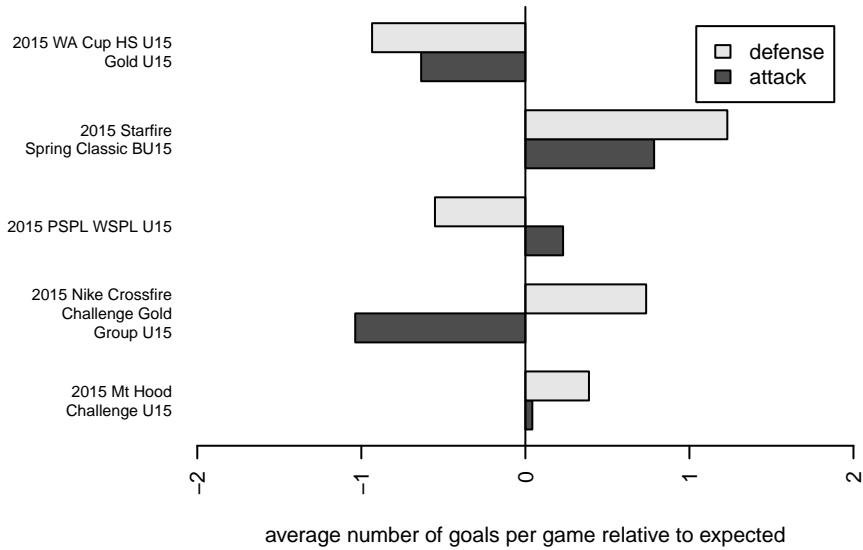

Tynecastle FC B00

Tynecastle FC
 Everett, WA
 B00 total strength=1311
 attack=8.61 defense=4.01
 fall league = PSPL WSPL U15

alt names used:
 TYNECASTLE FC B00 (WA)
 Tynecastle FC B00
 TYNECASTLE FC B00 (WA)

Venues played:
 2015 Starfire Spring Classic BU15
 2015 Nike Crossfire Challenge Gold Group U15
 2015 Mt Hood Challenge U15
 2015 PSPL WSPL U15
 2015 WA Cup HS U15 Gold U15

Tynecastle FC B00
 Dots are actual minus expected GF (blue circles) and GA (red triangles).
 Blue line is smoothed change in attack strength. Red is smoothed change in defense strength.

**attack and defense variance (black dot)
relative to other teams
and top 10 in region**

**attack and defense rating
relative to others at age
and all opponents in last 13 months**

Performance relative to 13 month average