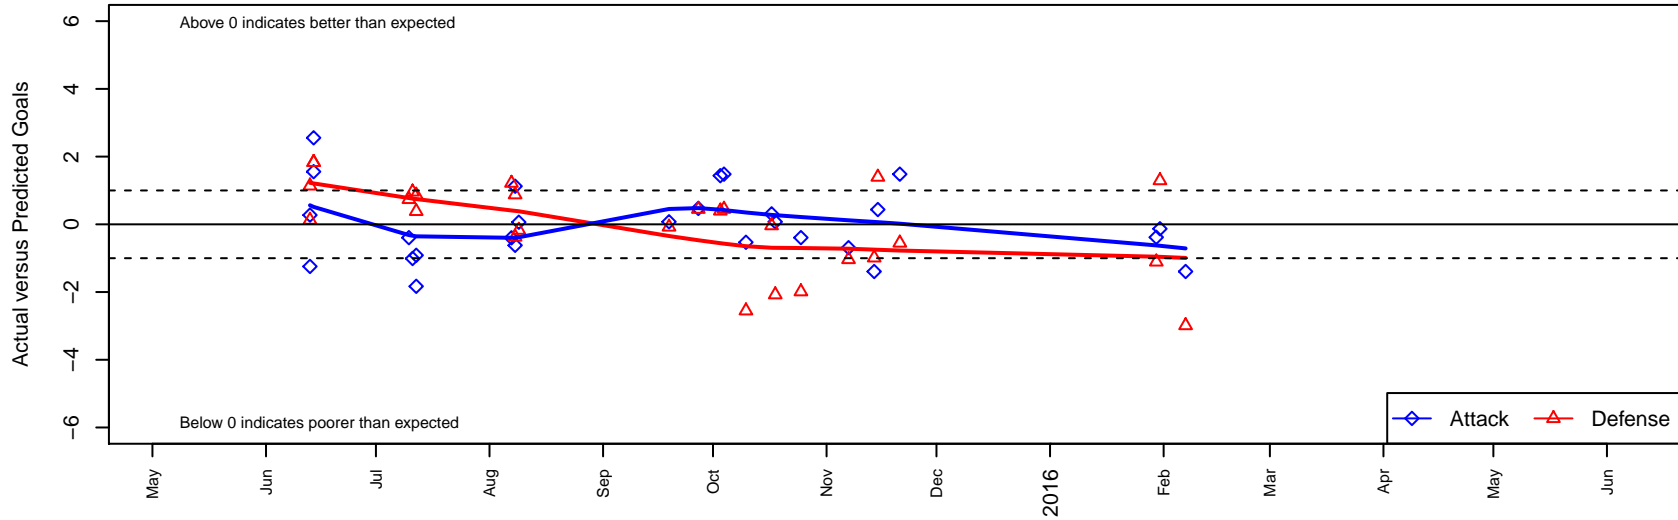

Tynecastle FC B00

Tynecastle FC
 Everett, WA
 B00 total strength=1311
 attack=8.61 defense=4.01
 fall league = PSPL WSPL U15

alt names used:
 TYNECASTLE FC B00 (WA)
 Tynecastle FC B00
 TYNECASTLE FC B00 (WA)

Venues played:
 2015 Starfire Spring Classic BU15
 2015 Nike Crossfire Challenge Gold Group U15
 2015 Mt Hood Challenge U15
 2015 PSPL WSPL U15
 2015 WA Cup HS U15 Gold U15

Tynecastle FC B00
 Dots are actual minus expected GF (blue circles) and GA (red triangles).
 Blue line is smoothed change in attack strength. Red is smoothed change in defense strength.

**attack and defense variance (black dot)
relative to other teams
and top 10 in region**

**attack and defense rating
relative to others at age
and all opponents in last 13 months**

Performance relative to 13 month average