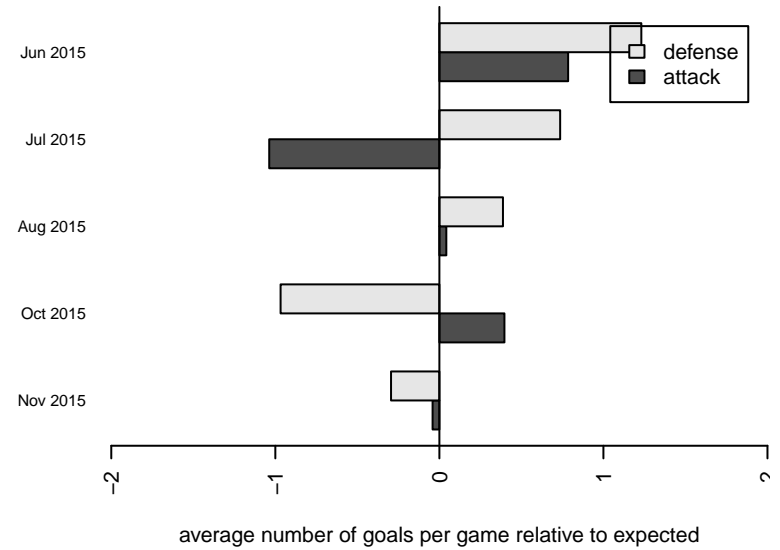

Performance relative to 13 month average